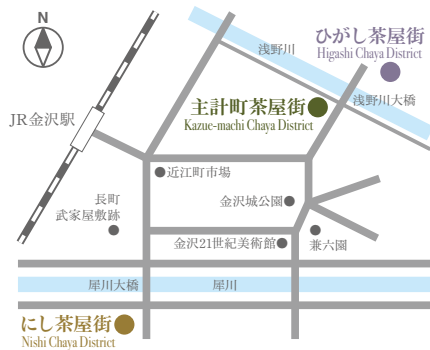

# 金沢芸妓のほんものの芸にふれる旅 Kanazawa Geisha Experience

藩政期から受け継がれる伝統文化が数多く息づく、ここ金沢には、ひがし・にし・主計町の三つの茶屋街があり、約40名の芸妓が伝統のおもてなしの文化を継承しています。一見さんお断りのお茶屋のお座敷で、芸妓のおもてなしを体験できます。

Here in Kanazawa, there are many traditional cultures have been inherited from the feudal period, with three teahouse districts including Higashi, Nishi, and Kazue-machi. About 40 geigi have inherited the traditional culture of hospitality there. You can experience the hospitality of geigi in the Ozashiki room of a teahouse that does not accept first-time customers. \*Geigi=Geisha

## 金沢のお茶屋体験 Geisha Experience

金沢芸妓の伝統芸能鑑賞とお座敷でのおもてなし体験

- 金沢芸妓の唄と踊り鑑賞
- 金沢芸妓の太鼓演奏鑑賞
- お座敷遊び体験

Enjoy Kanazawa geigi's traditional performing arts and experience hospitality in a teahouse.

- Singing and dancing by Kanazawa geigi
- Taiko performance by Kanazawa geigi
- Geisha games experience

●購入方法: WEBサイトよりお申し込みください。  
●お問い合わせ: (一社)金沢市観光協会  
Tel.076-232-5555(平日9時~17時45分)

●Application: Website only  
●Inquiry: Kanazawa City Tourism Association